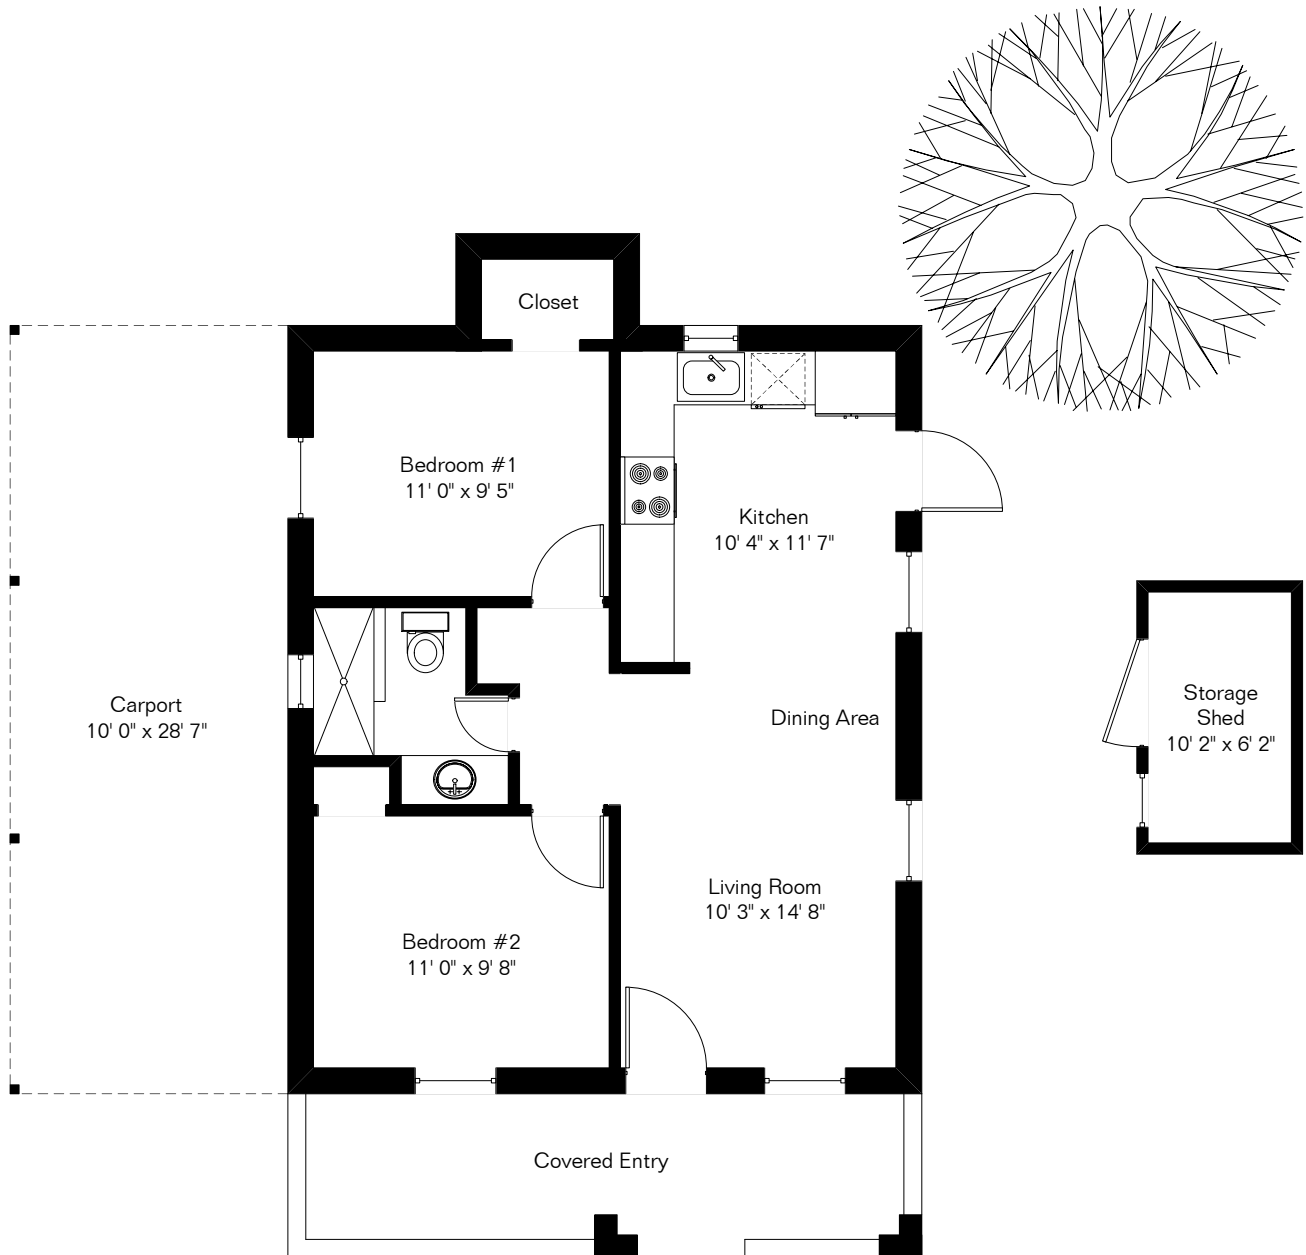

The square footages and room size information are deemed to be reliable but are not guaranteed and should be independently verified. This drawing is for marketing purposes only.

1425 N Euclid Ave Unit 1

Living Area 697 Sq Ft

Site Visit January 2023

Copyright 2023 Floor Plans First! LLC
All Rights Reserved.

Floor Plans *First!* LLC
See the Floor Plan First™

FloorPlansFirst.com™
(520) 881-1500